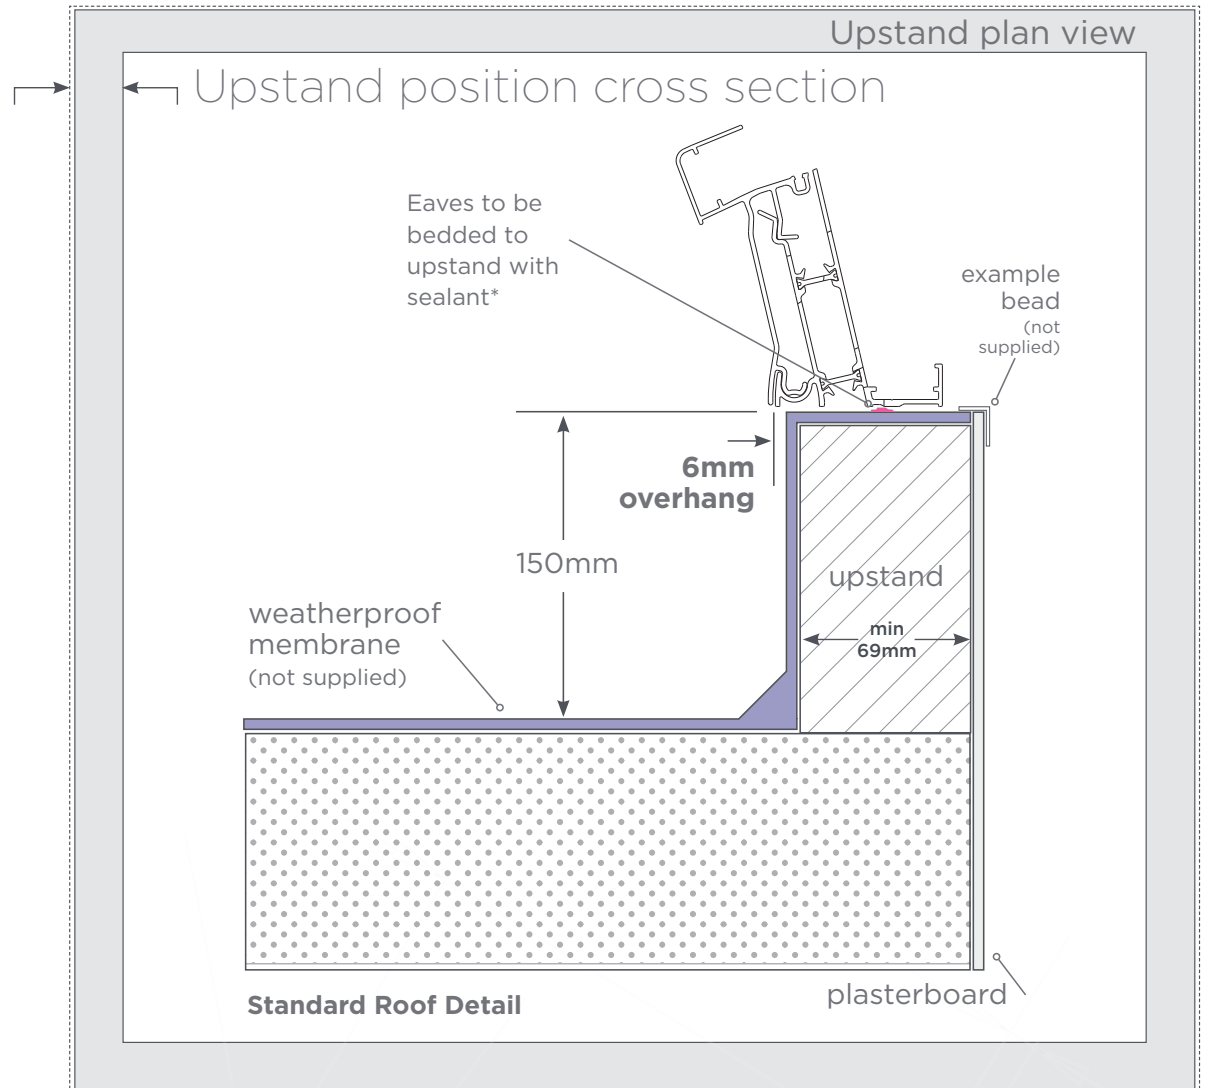

Korniche® HOW TO ORDER

MEASURING

The diagram opposite shows a cross section of a typical flat roof and the kerb or upstand on which the lantern will be fixed. When specifying the required size of lantern you need to provide the external size of your upstand including the roof membrane and allow for a 6mm overhang

HOMEOWNERS

Korniche systems can be purchased through one of our many resellers throughout the UK. To find a reseller simply search online for 'Korniche lantern' and you will find a reseller or a company near you who can sell or specify and install the system for your building project.

Looking for advice and perhaps wanting help to specify your lantern? Further information is available online at the Korniche website.

www.korniche.co.uk

*Sealant to be applied to the underside of the eaves as per installation guide instructions only