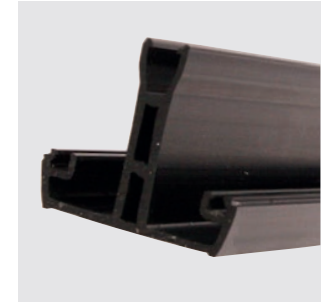

THERMAL PVC T-BAR