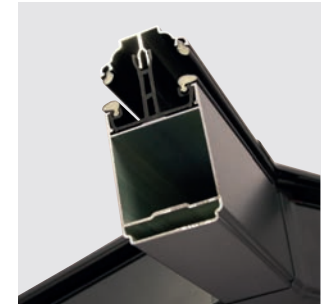

## The strongest on the market

- More Glass, Less Roof
- Highest Quality Weatherproofing
- Security
- Exceeding Standards

STRONG DIE CAST ALUMINIUM END BOSS & RAFTER LUGS

ANTI-CRUSH TUBE BETWEEN RAFTER LUGS