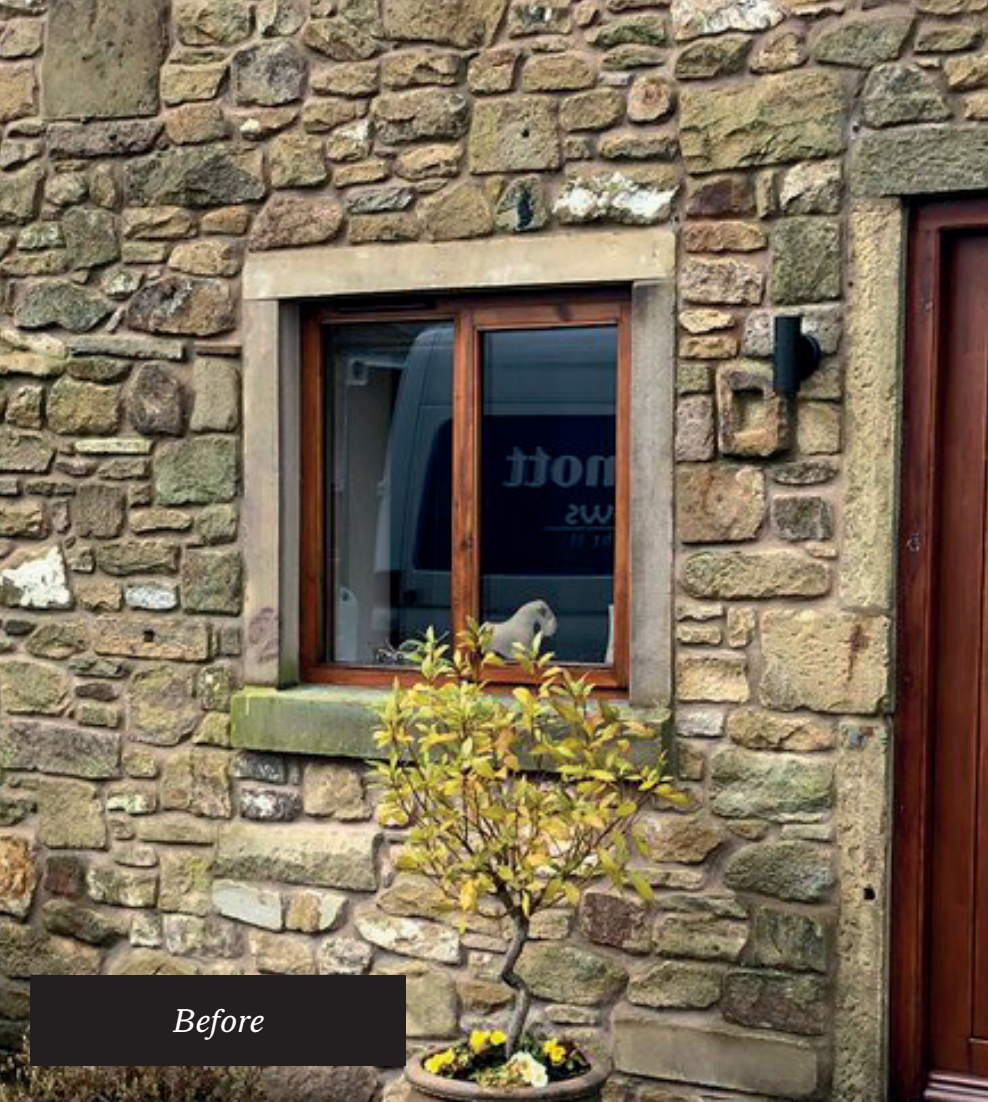

Tailored To You

Residence 7 windows and doors are finished to perfection, combining a modern flush appearance and unquestionable market leading design features and performance, all in a maintenance free material. Available as casement windows, shaped windows, bay and bow windows, orangeries, conservatories, single doors and French doors - R7 has all the choices for your perfect home.

Your Home, Your Way

Create an individual design statement for your home with a range of luxury colour finishes and hardware options, all have been carefully created with you in mind, allowing you to replace your current windows and doors with a more efficient, secure and attractive system.

Residence 7, the only choice for your home.

WINDOWS & DOORS

THE WAY THEY'RE
MEANT TO BE™