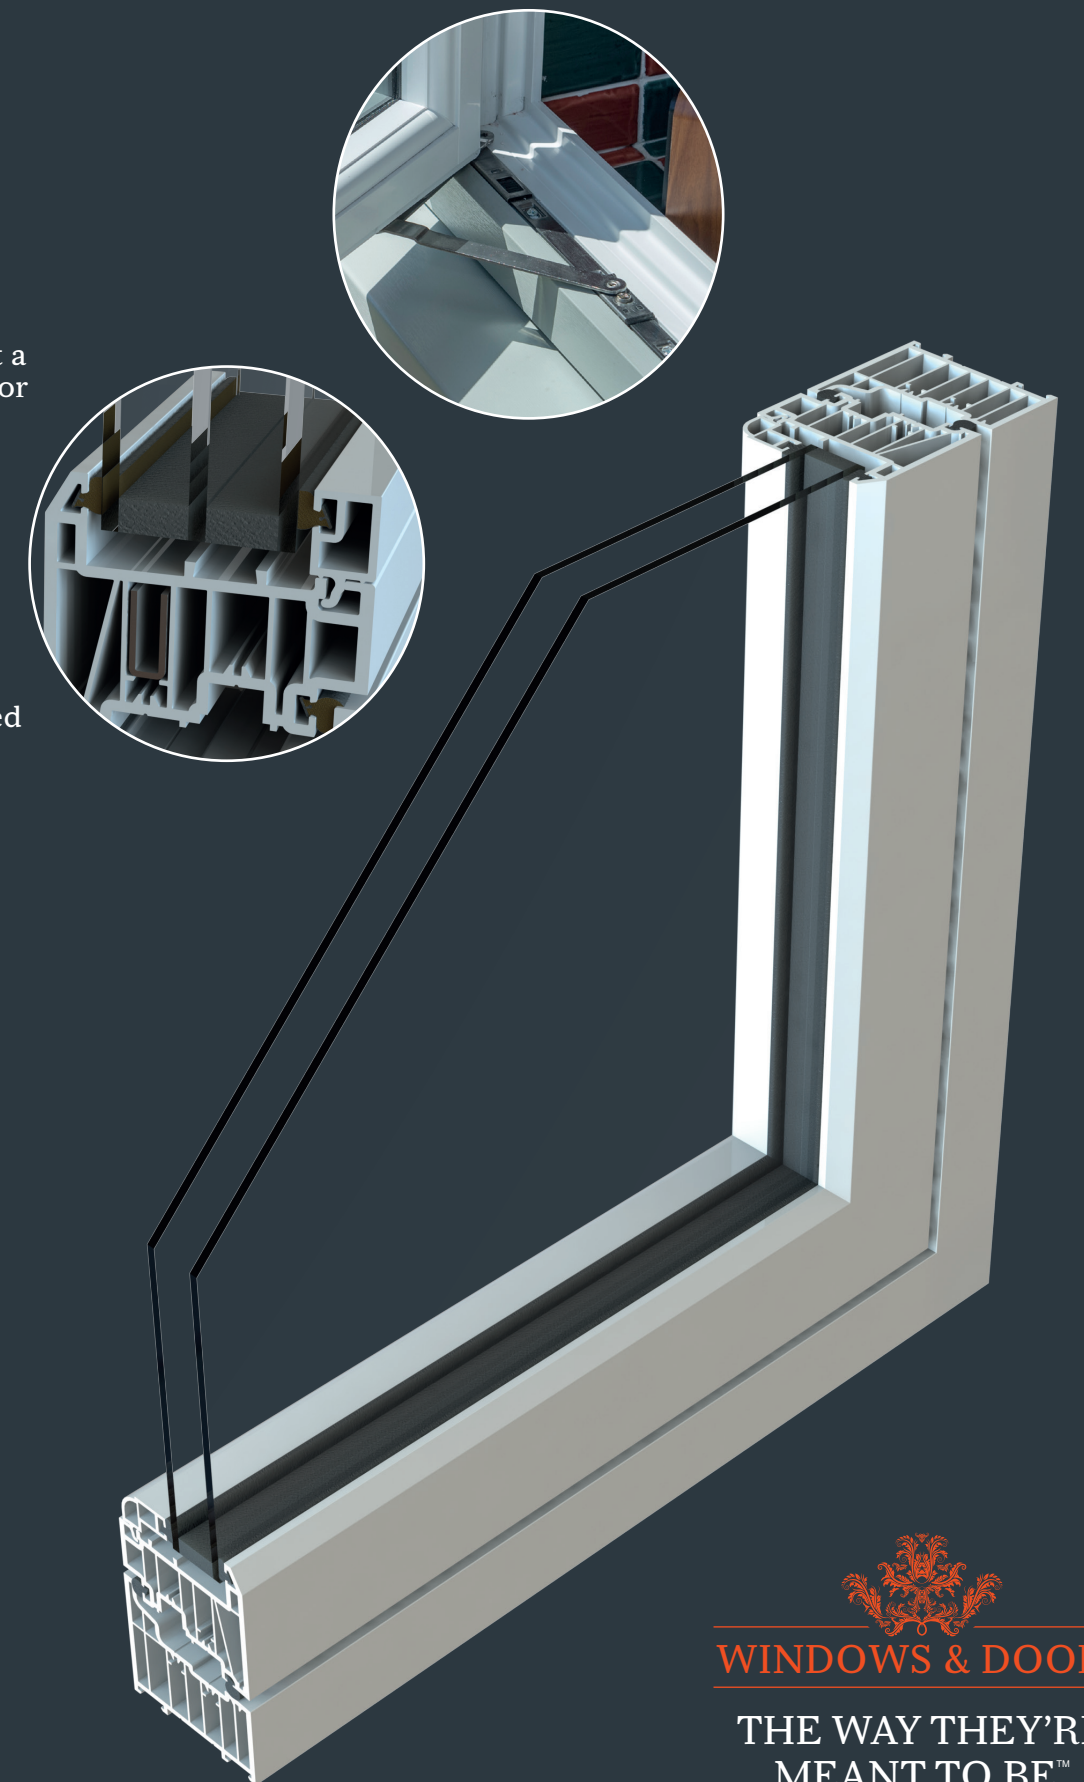

7 Chamber Design

Residence 7 has been engineered to meet current and anticipated future standards. Other window frames typically offer 3 or 5 chambers and are usually 70mm wide, R7 has 7 chambers and is 75mm wide, resulting in superior thermal, acoustic, strength and security performances.