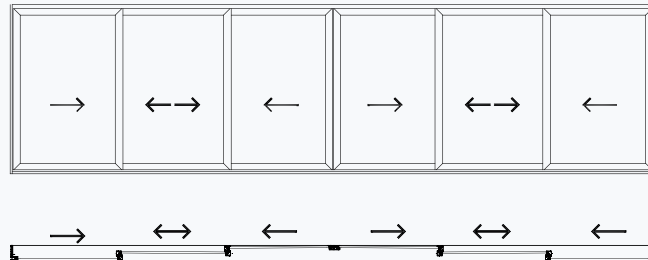

Three Pane
Single track slide
OXO / OXOH

Three Pane
Single track slide
XOO / OOX

Three Pane
Triple track lift and slide
XXO / OXX

Four Pane
Single track lift and slide
OXXO / OXXOH

Three Pane
Double track lift and slide
XXO (Type1) / OXX (Type1)

Three Pane
Double track lift and slide
XXO (Type2) / OXX (Type2)

Three Pane
Triple track lift and slide
XXX / XXXH

Four Pane
Double track lift and slide
XXXX / XXXXH

Six pane
Triple track lift and slide
OXXXXO

Six Pane
Triple track lift and slide
XXXXXX

size overview

Ali Fold : Overall Frame Width

Recommended minimum - maximum

Aperture (m)

**Your home is as
unique as you are,
which is why we offer
a bespoke solution
and a flexible range
of door sizes.**