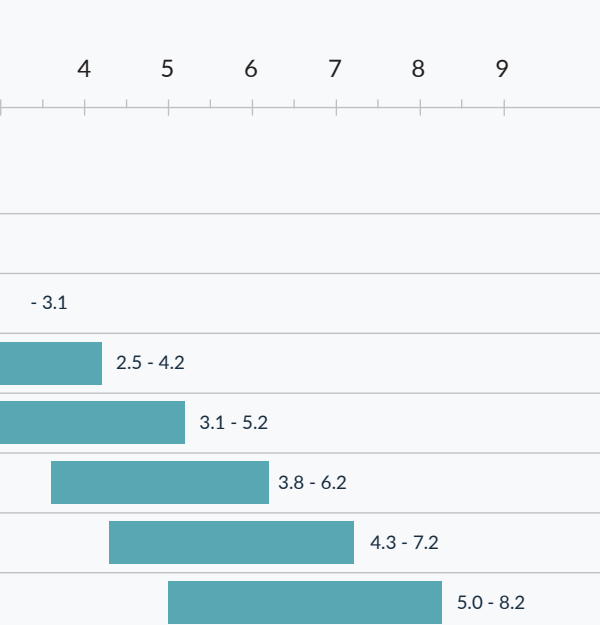

Six Pane
Triple track lift and slide
XXXXXX

size overview

Ali Fold : Overall Frame Width

Recommended minimum - maximum

Aperture (m)

**Your home is as
unique as you are,
which is why we offer
a bespoke solution
and a flexible range
of door sizes.**

Ali Fold HD: Overall Frame Width

Recommended minimum - maximum

Aperture (m)

**Measurements shown are approximate. Please see table below for more accurate details.*

Our handy sizing matrix* can help you choose the most effective combination of door widths and number of leaves to suit your space and, as all doors can be made to measure, you can be sure to find your perfect fit. With a range of options for small to medium sized spaces, there is also the Ali FOLD HD option for when you want to go big and bold.