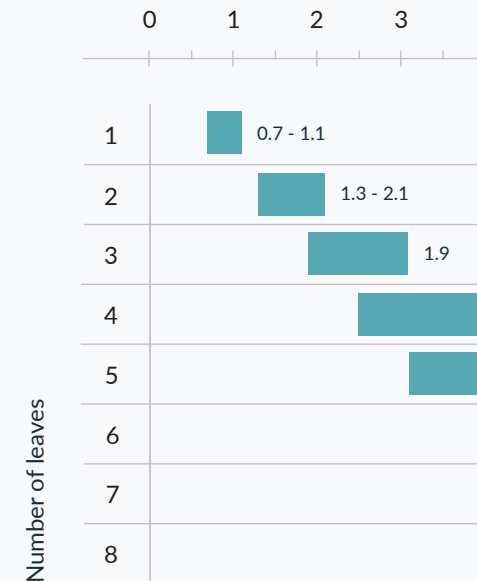

Six Pane
Triple track lift and slide
XXXXXX

size overview

Ali Fold : Overall Frame Width

Recommended minimum - maximum

Aperture (m)

**Your home is as
unique as you are,
which is why we offer
a bespoke solution
and a flexible range
of door sizes.**

Ali Fold HD: Overall Frame Width

Recommended minimum - maximum

Aperture (m)

**Measurements shown are approximate. Please see table below for more accurate details.*

Our handy sizing matrix* can help you choose the most effective combination of door widths and number of leaves to suit your space and, as all doors can be made to measure, you can be sure to find your perfect fit. With a range of options for small to medium sized spaces, there is also the Ali FOLD HD option for when you want to go big and bold.