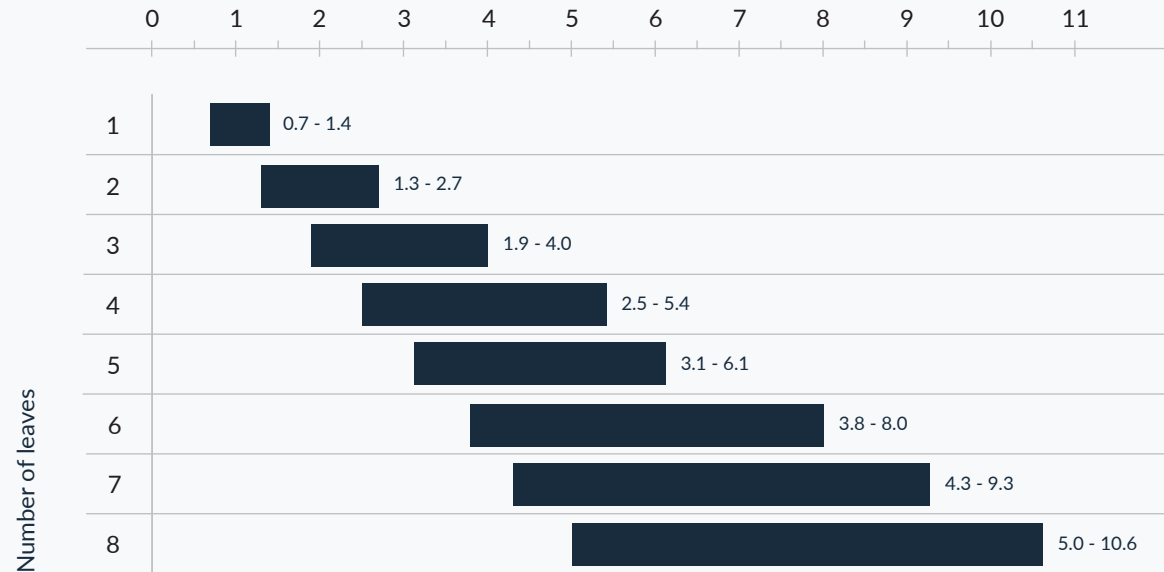

Aperture (m)