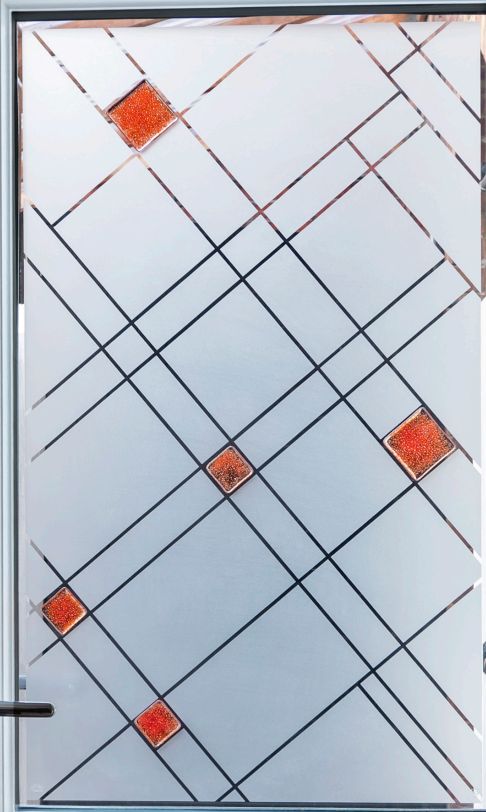

Jo Downs

HANDMADE GLASS

Solidor®
EXCLUSIVE

Jo Downs is one of the world's most respected fused glass designers. Working from her Cornwall studio, Jo's work draws inspiration from the beautiful coastal landscape while her advanced fusion techniques allow for the creation of abstract designs of great individuality and depth.

*Please be aware that each piece is individually hand crafted and therefore no two pieces are the same.