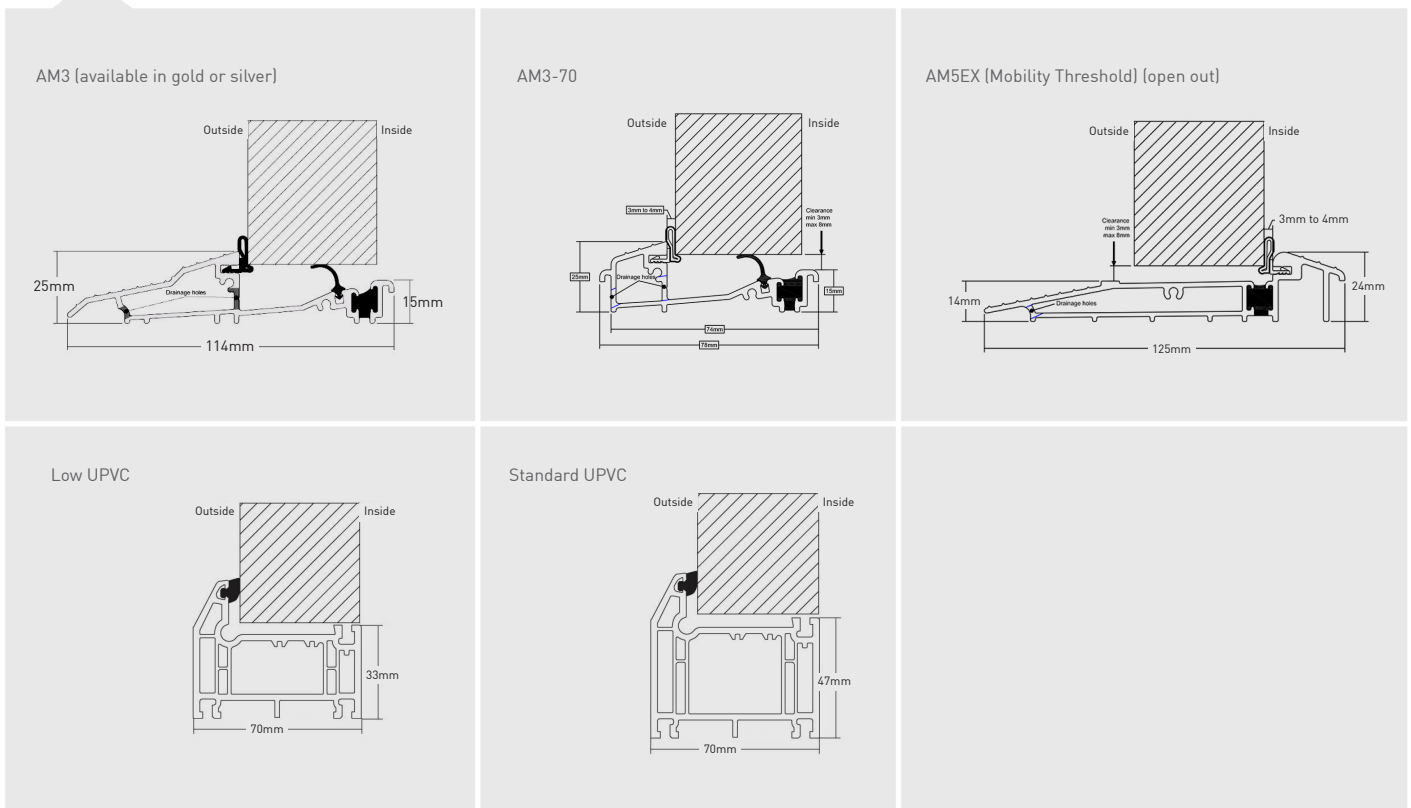

Thresholds

To allow for every circumstance we offer the largest range of door thresholds. The AM3 and AM5EX aluminium threshold are both Part 'M' compliant within the latest Building Regulations for easy access.