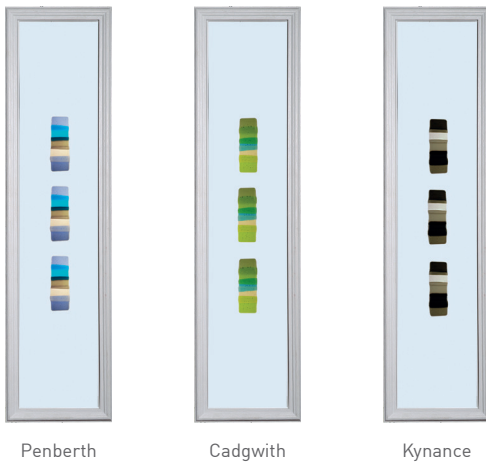

Hand crafted, each piece of glass is unique, turning the door to your home into a stunning work of art.