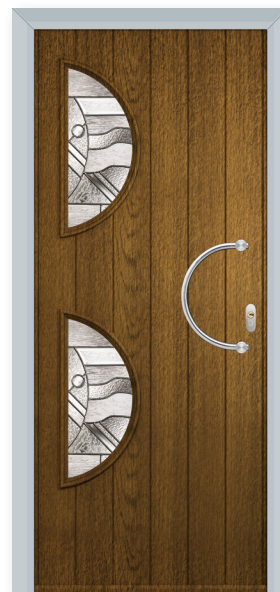

Siena

Pisa

Colour - Walnut
Handle - ES23
Glass - Abstract