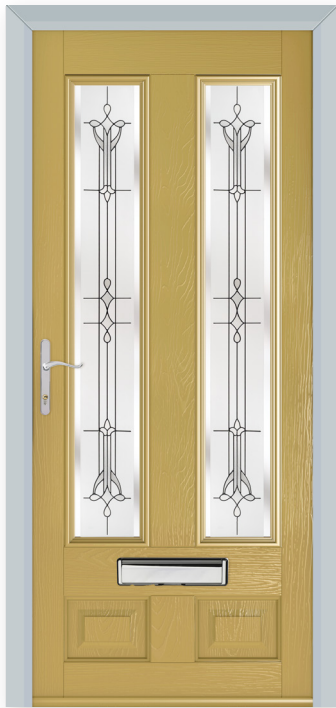

Edinburgh

Colour - Golden Sand
Glass - Park Lane