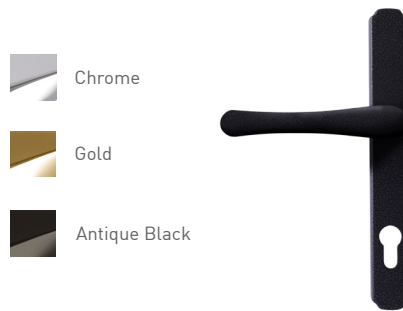

## Viewer

-  Chrome
-  Gold
-  White
-  Black

## Letterplates

-  Chrome
-  Gold
-  Brushed
-  Black Chrome
-  White
-  Black
-  Antique Black

# The Architectural Range

Pony Tail

Lever / Lever inline handle

Escutcheon

Letterplate (Opens inwards)

# The Classical Range

Bullring Knocker

Lever / Lever inline handle

Escutcheon

Pull Knob

Letterplate (opens inwards)