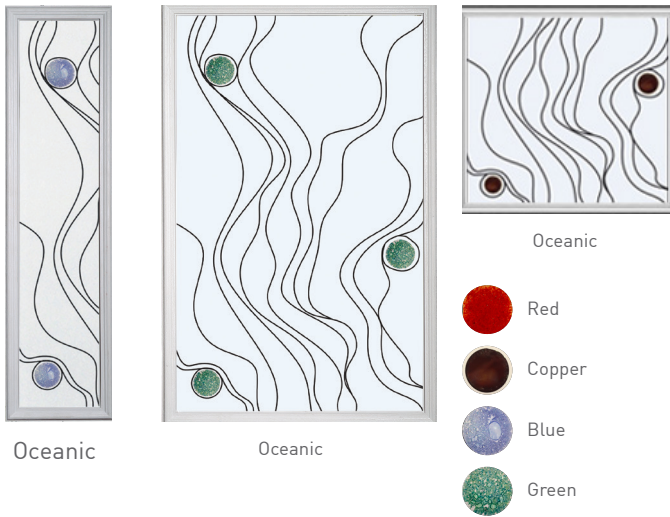

The stunning Cornish landscape that inspires Jo's work