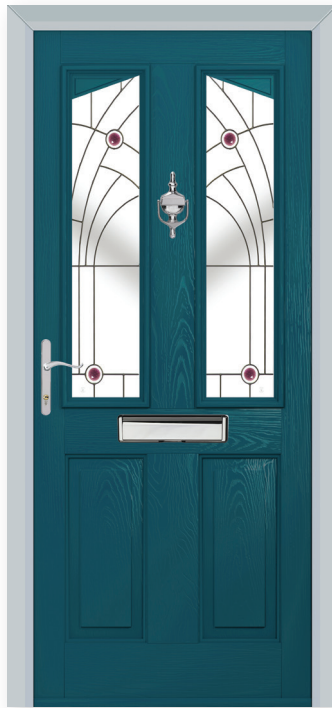

# Harlech

Colour - Black  
Glass - Black Diamond

Colour - Peacock Blue  
Glass - Jewel

Colour - Walnut  
Glass - CTB 17.2