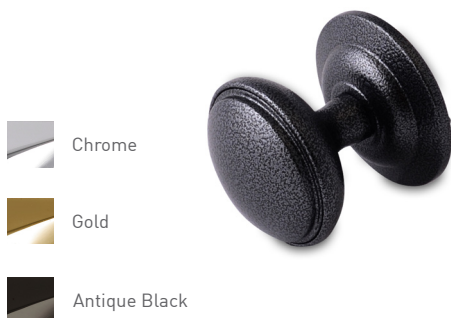

# The Classical Range

Bullring Knocker

Lever / Lever inline handle

Escutcheon

Pull Knob

Letterplate (opens inwards)

## Butt Hinge

-  Gold
-  White
-  Black
-  Brushed Ali

## Hinges

Our new slimline, PAS 23-24 tested, face fixed flag hinge is sleek and modern.

-  Chrome
-  Gold
-  Brushed
-  Black Chrome
-  White
-  Black