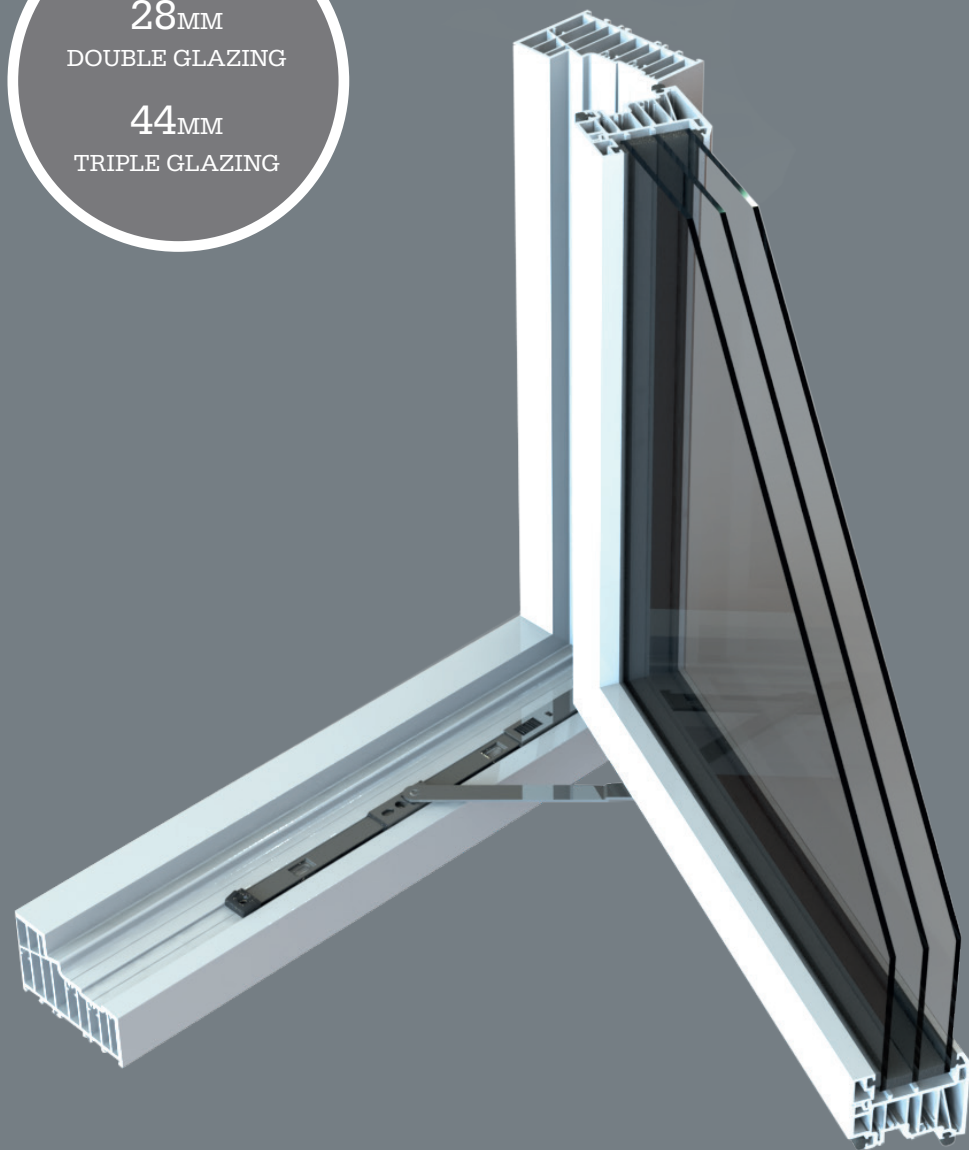

TESTING & SECURITY

R² ACHIEVES ONE OF THE HIGHEST CLASSIFICATIONS ON THE BRITISH STANDARD WEATHER TEST. IT HAS ALSO PASSED ALL SECURITY TESTS, THE GLAZING BEAD IS ALWAYS ON THE INSIDE WHICH CONTRIBUTES TO A HIGHER SECURITY PERFORMANCE.

28MM
DOUBLE GLAZING

44MM
TRIPLE GLAZING

'EASY CLEAN' REBATE AND NIGHT VENT AVAILABLE

INNOVATIVE DESIGN.

EQUAL SIGHT-LINES

R² IS BUILT TO UNQUESTIONABLE MARKET LEADING DESIGN STANDARDS, THIS EFFECTIVE AND HIGH PERFORMANCE SOLUTION OFFERS CLEAN LINES AND ADVANCED FUNCTIONALITY. AN ELEGANTLY FLUSH SASH EXTERIOR AND A UNIQUE SQUARE INTERIOR GIVES RESIDENCE² ITS BOLD AND MODERN APPEARANCE. ALL GLASS SIGHT-LINES ARE PERFECTLY EQUAL PROVIDING SYMMETRY, COMPLEMENTING THE INTERNAL STYLISH SQUARE DETAIL.