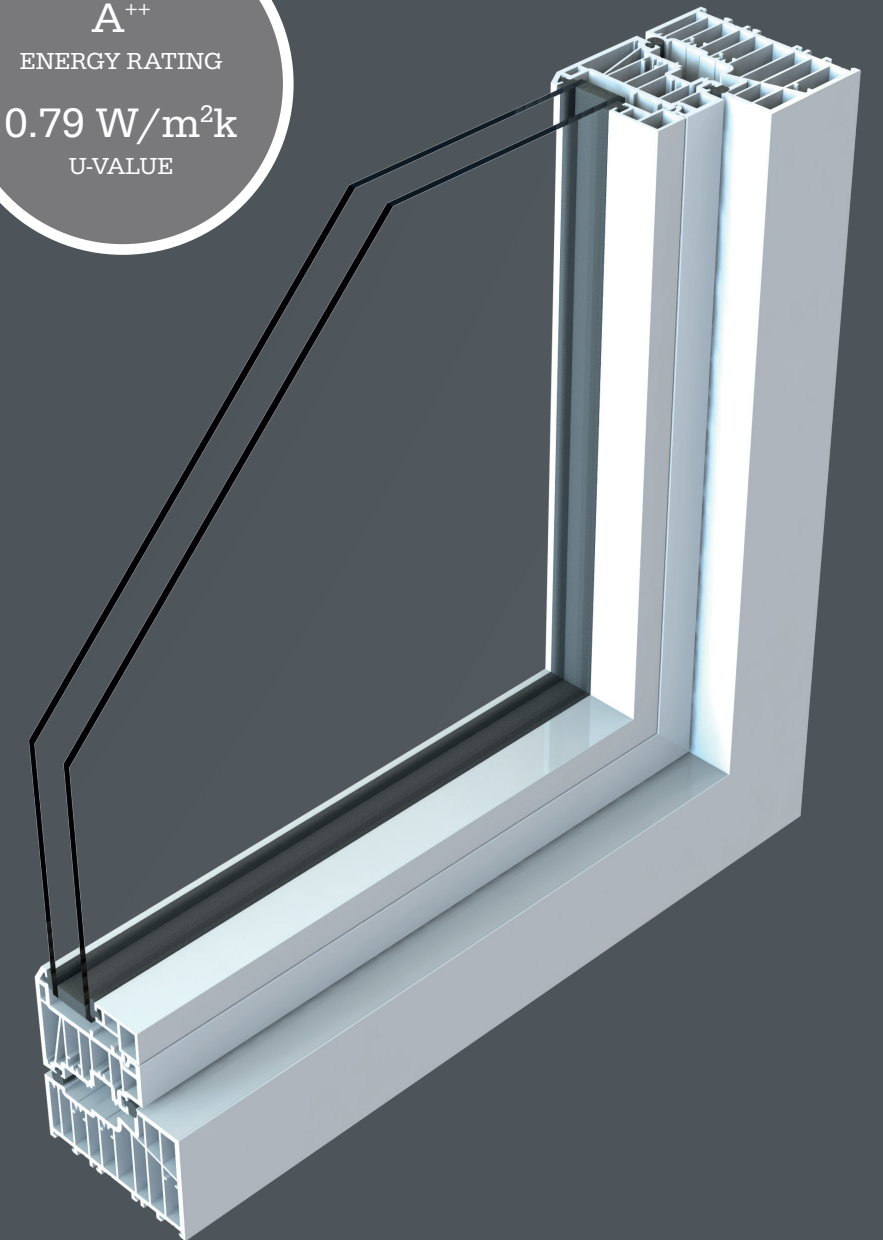

TESTING & SECURITY

R² ACHIEVES ONE OF THE HIGHEST CLASSIFICATIONS ON THE BRITISH STANDARD WEATHER TEST. IT HAS ALSO PASSED ALL SECURITY TESTS, THE GLAZING BEAD IS ALWAYS ON THE INSIDE WHICH CONTRIBUTES TO A HIGHER SECURITY PERFORMANCE.

28MM
DOUBLE GLAZING

44MM
TRIPLE GLAZING

'EASY CLEAN' REBATE AND NIGHT VENT AVAILABLE

INNOVATIVE DESIGN.

EQUAL SIGHT-LINES

R² IS BUILT TO UNQUESTIONABLE MARKET LEADING DESIGN STANDARDS, THIS EFFECTIVE AND HIGH PERFORMANCE SOLUTION OFFERS CLEAN LINES AND ADVANCED FUNCTIONALITY. AN ELEGANTLY FLUSH SASH EXTERIOR AND A UNIQUE SQUARE INTERIOR GIVES RESIDENCE² ITS BOLD AND MODERN APPEARANCE. ALL GLASS SIGHT-LINES ARE PERFECTLY EQUAL PROVIDING SYMMETRY, COMPLEMENTING THE INTERNAL STYLISH SQUARE DETAIL.